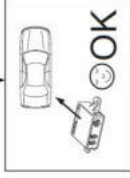

KEY LEGEND

+15	IGN.	IG
+R	REV.	B/UP
+30	BAT.	+12V
GND	GROUND	0V
-		AND
/		OR
∞	INFINITE	∞

KEY LEGEND

	IGN.	IG
+15	+R	B/UP
+30	BAT.	+12V
GND	GROUND	0V
-		AND
/		OR

Beep X1
Beep X11
Beep X11/X2/X3/X4/X5/X6