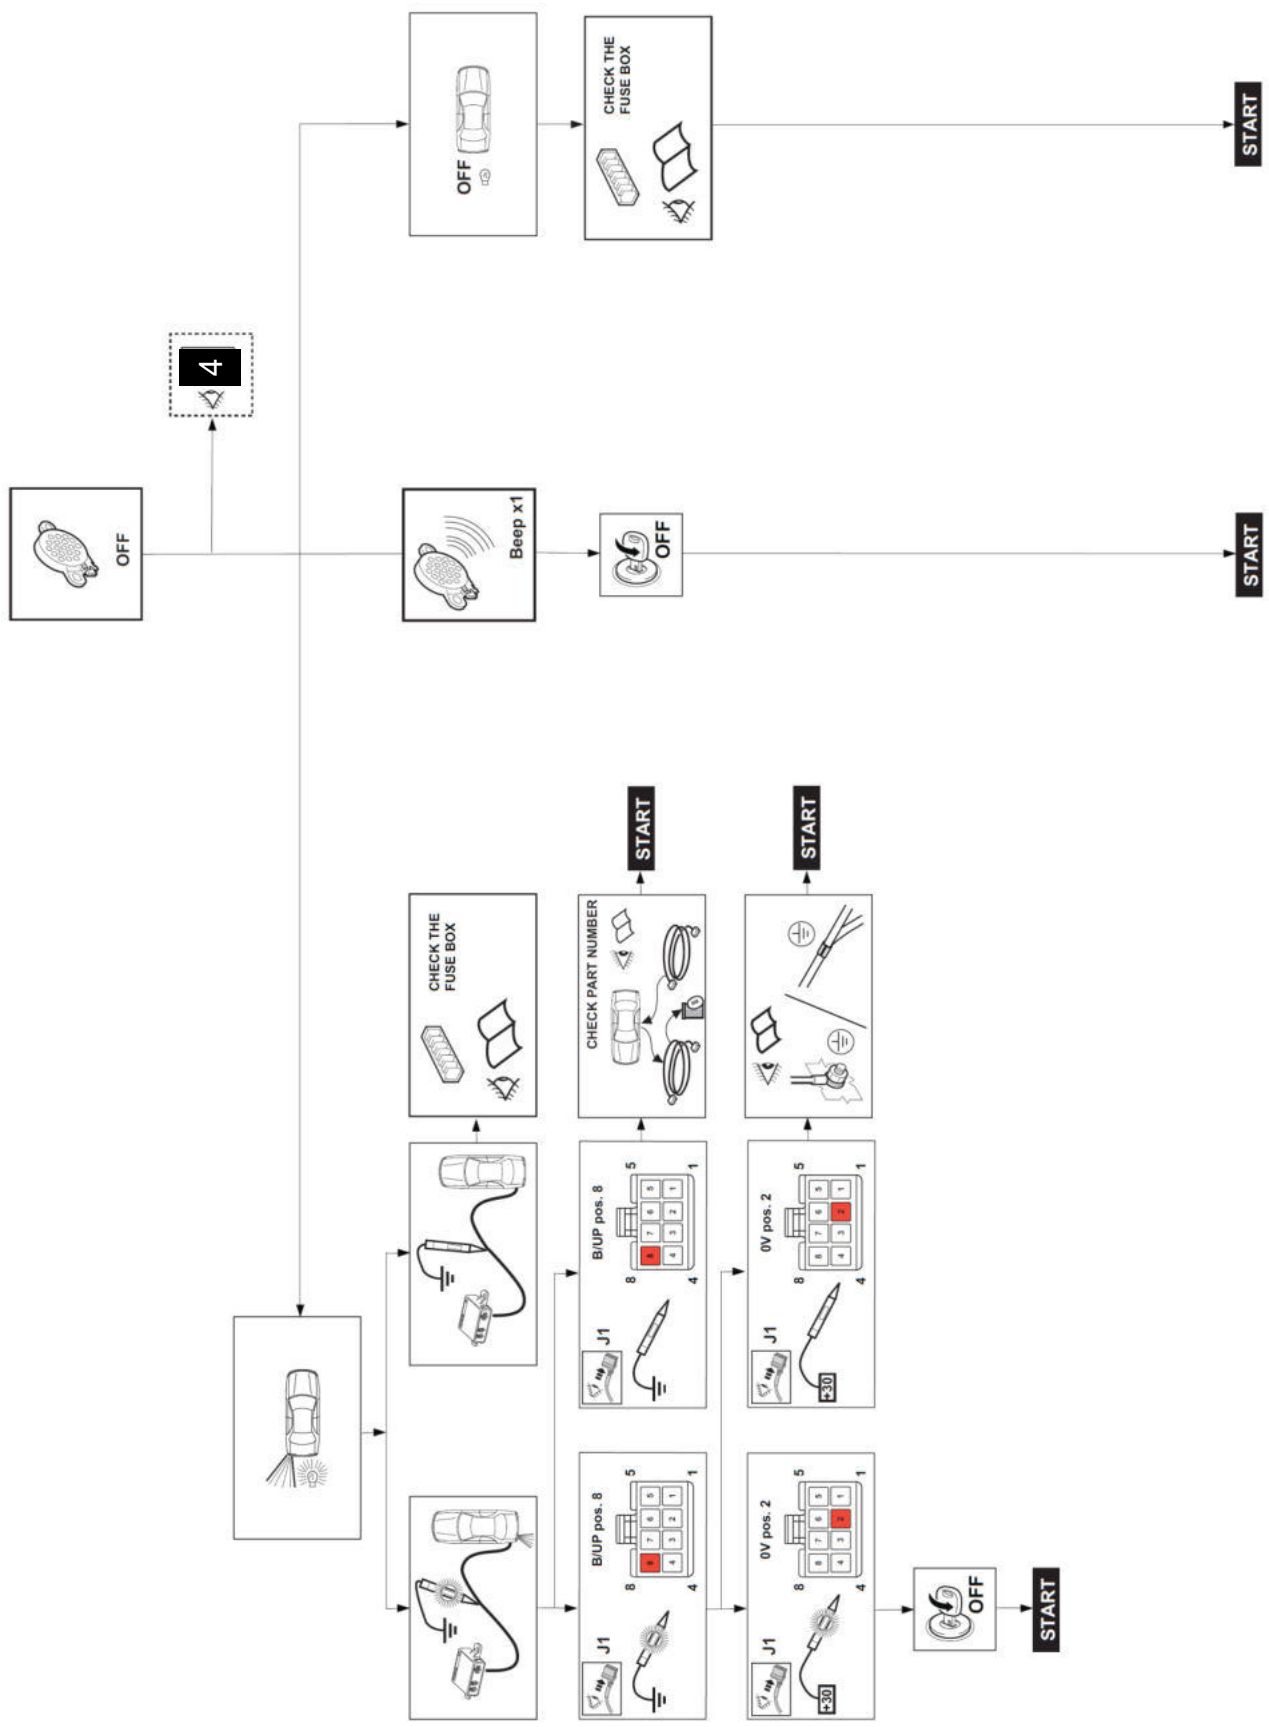

Trouble Shoot Manual

www.mobisparts.eu

99602ADE00 & 99603ADE00/01

99602ADE00

P 2 - 8 / 14

99603ADE00/01

P 9 - 14 / 14

Based on 06DEXXXXA-06/15

KEY LEGEND

+15	IGN.	IG
+R	REV.	B/UP
+30	BAT.	+12V
GND	GROUND	0V
-		AND
/		OR
∞	INFINITE	∞

KEY LEGEND

	IGN.	IG
+15	+R	B/UP
+30	BAT.	+12V
GND	GROUND	0V
-		AND
/		OR

Beep X1
Beep X11
Beep X11/X2/X3/X4/X5/X6