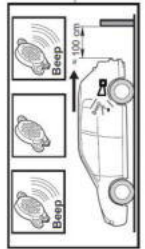

KEY LEGEND

+15	IGN.	IG
+R	REV.	B/UP
+30	BAT.	+12V
GND	GROUND	0V
-		AND
/		OR
∞	INFINITE	∞

KEY LEGEND

	IGN.	IG
+15	+R	B/UP
+30	BAT.	+12V
GND	GROUND	0V
-		AND
/		OR

Beep X1
Beep X11
Beep X11/X2/X3/X4/X5/X6