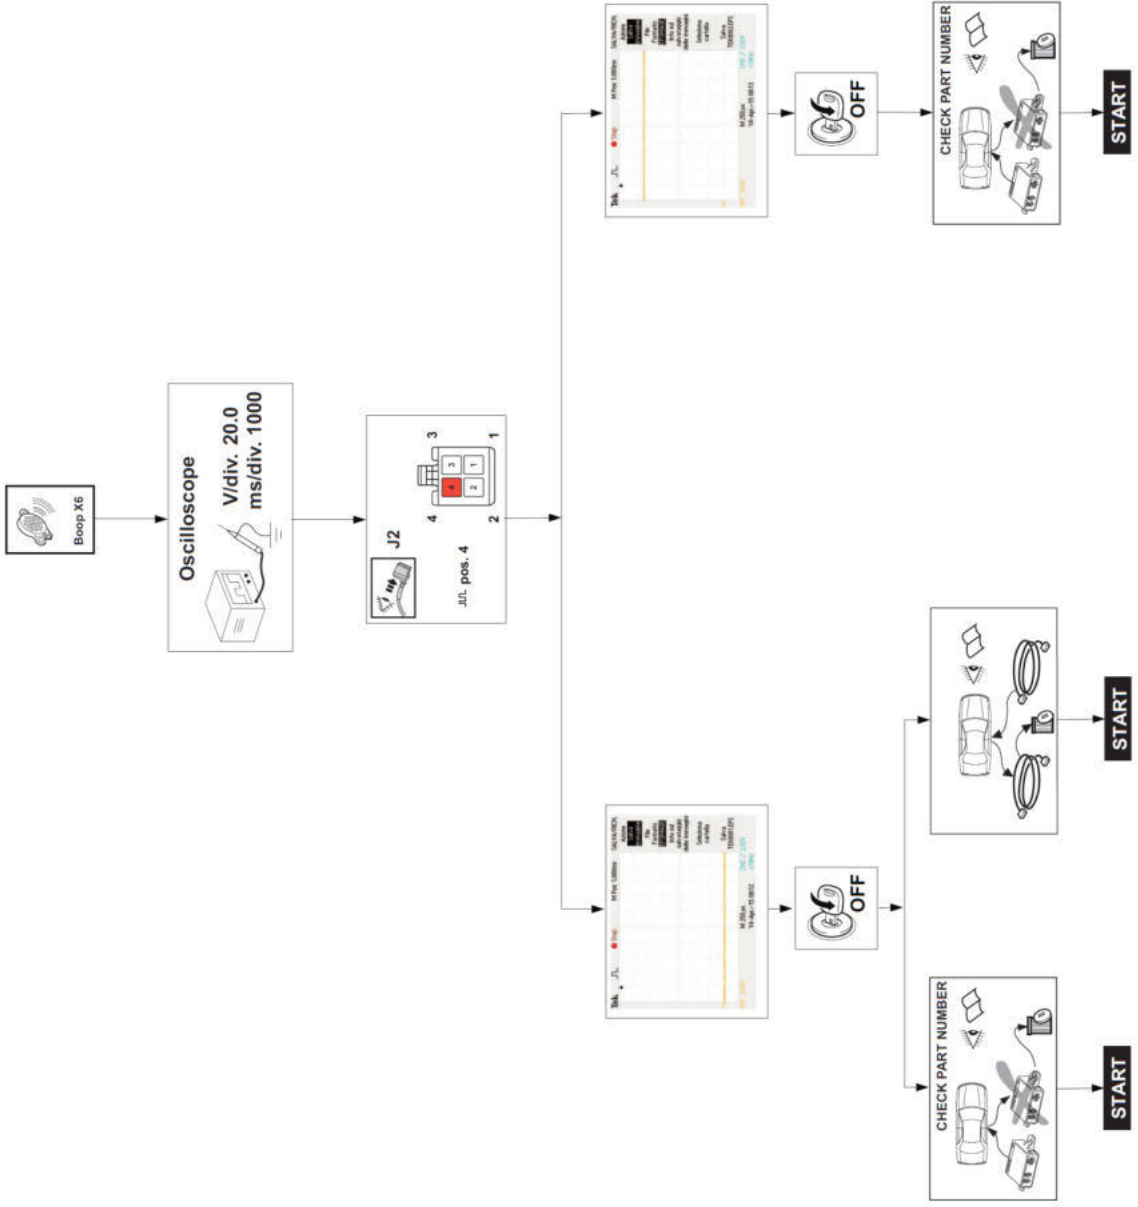

Trouble Shoot Manual

www.mobisparts.eu

99602ADE00 & 99603ADE00/01

99602ADE00

P 2 - 8 / 14

99603ADE00/01

P 9 - 14 / 14

Based on 06DEXXXXA-06/15

KEY LEGEND

+15	IGN.	IG
+R	REV.	B/UP
+30	BAT.	+12V
GND	GROUND	0V
-		AND
/		OR
∞	INFINITE	∞

KEY LEGEND

	IGN.	IG
+15	+R	B/UP
+30	BAT.	+12V
GND	GROUND	0V
-		AND
/		OR

Beep X1
Beep X11
Beep X11/X2/X3/X4/X5/X6