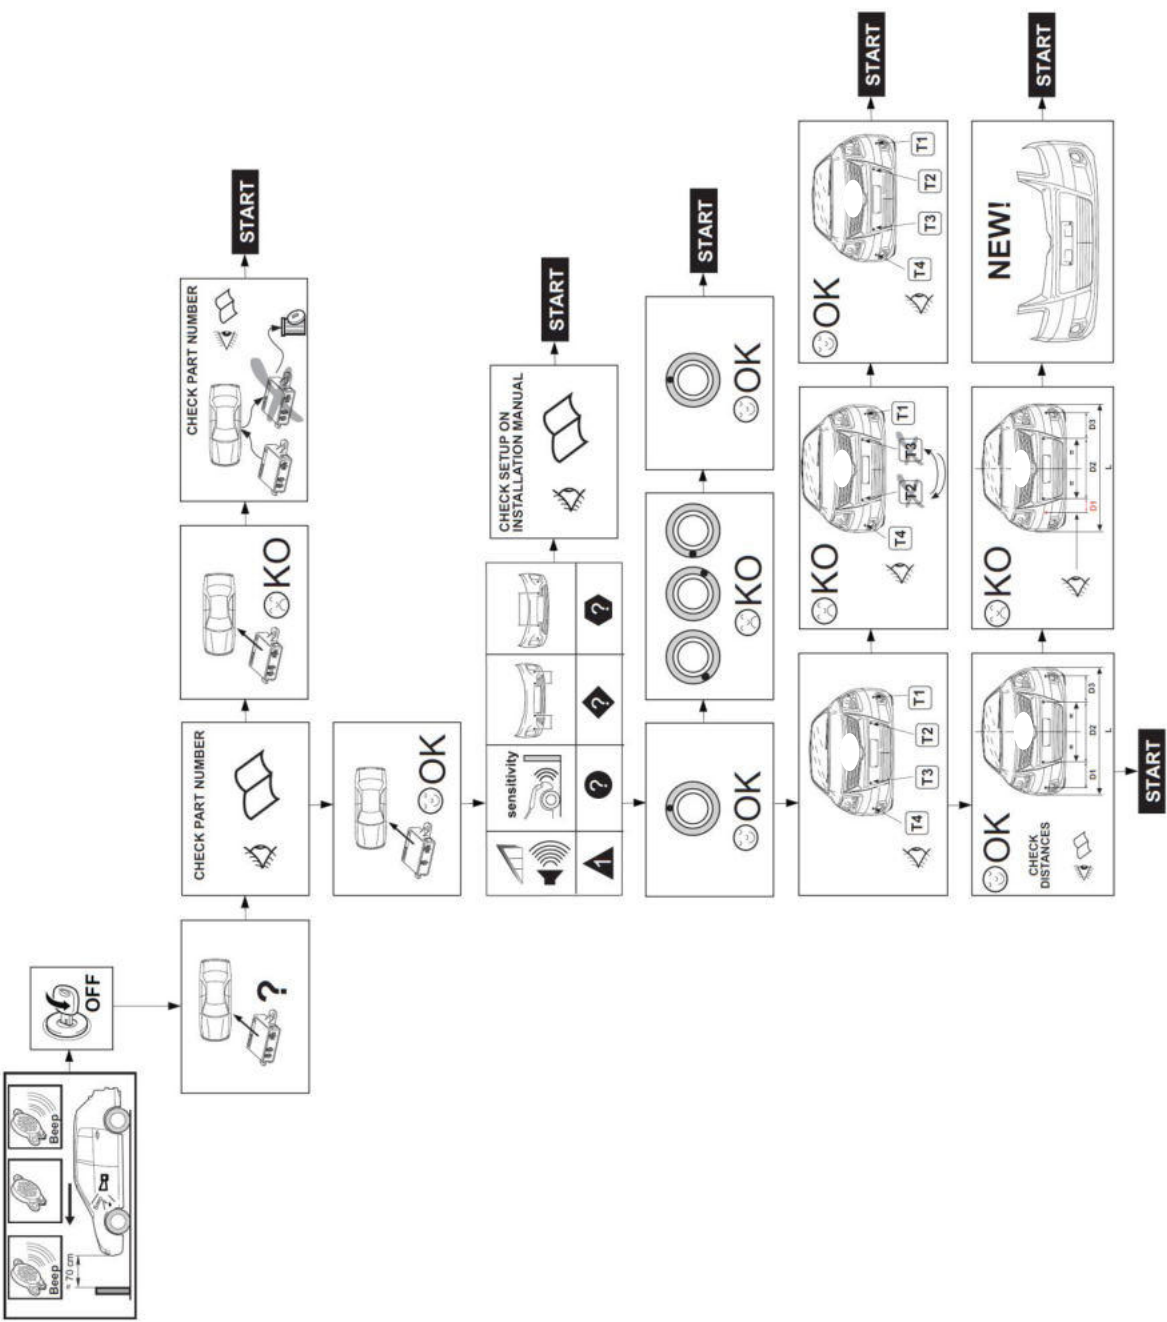

Trouble Shoot Manual

www.mobisparts.eu

99602ADE00 & 99603ADE00/01

99602ADE00

P 2 - 8 / 14

99603ADE00/01

P 9 - 14 / 14

Based on 06DEXXXXA-06/15

KEY LEGEND

+15	IGN.	IG
+R	REV.	B/UP
+30	BAT.	+12V
GND	GROUND	0V
-		AND
/		OR
∞	INFINITE	∞

KEY LEGEND

	IGN.	IG
+15	+R	B/UP
+30	BAT.	+12V
GND	GROUND	0V
-		AND
/		OR

Beep X1
Beep X11
Beep X11/X2/X3/X4/X5/X6