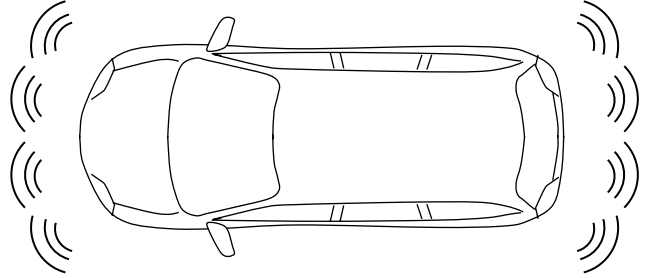

Trouble Shoot Manual

www.mobisparts.eu

99602ADE00 & 99603ADE00/01

99602ADE00

P 2 - 8 / 14

99603ADE00/01

P 9 - 14 / 14

Based on 06DEXXXXA-06/15