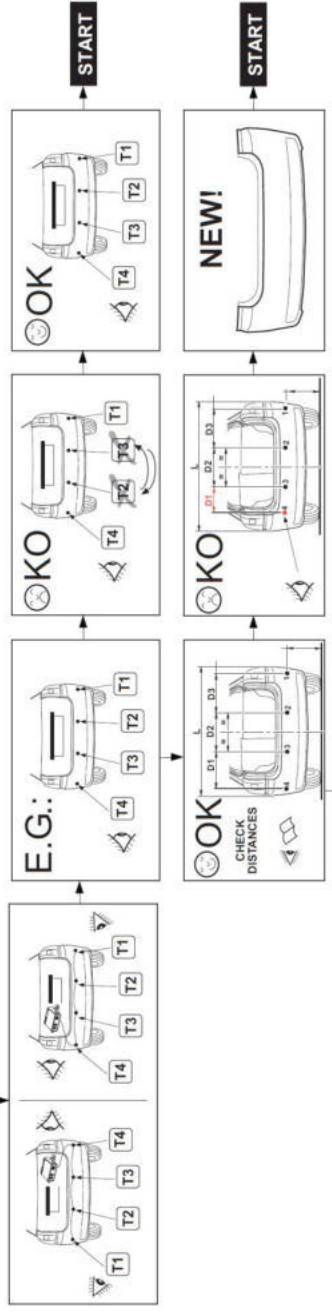

Trouble Shoot Manual

www.mobisparts.eu

99602ADE00 & 99603ADE00/01

99602ADE00

P 2 - 8 / 14

99603ADE00/01

P 9 - 14 / 14

Based on 06DEXXXXA-06/15

KEY LEGEND

+15	IGN.	IG
+R	REV.	B/UP
+30	BAT.	+12V
GND	GROUND	0V
-		AND
/		OR
∞	INFINITE	∞

KEY LEGEND

	IGN.	IG
+15	+R	B/UP
+30	BAT.	+12V
GND	GROUND	0V
-		AND
/		OR

Beep X1
Beep X11
Beep X11/X2/X3/X4/X5/X6