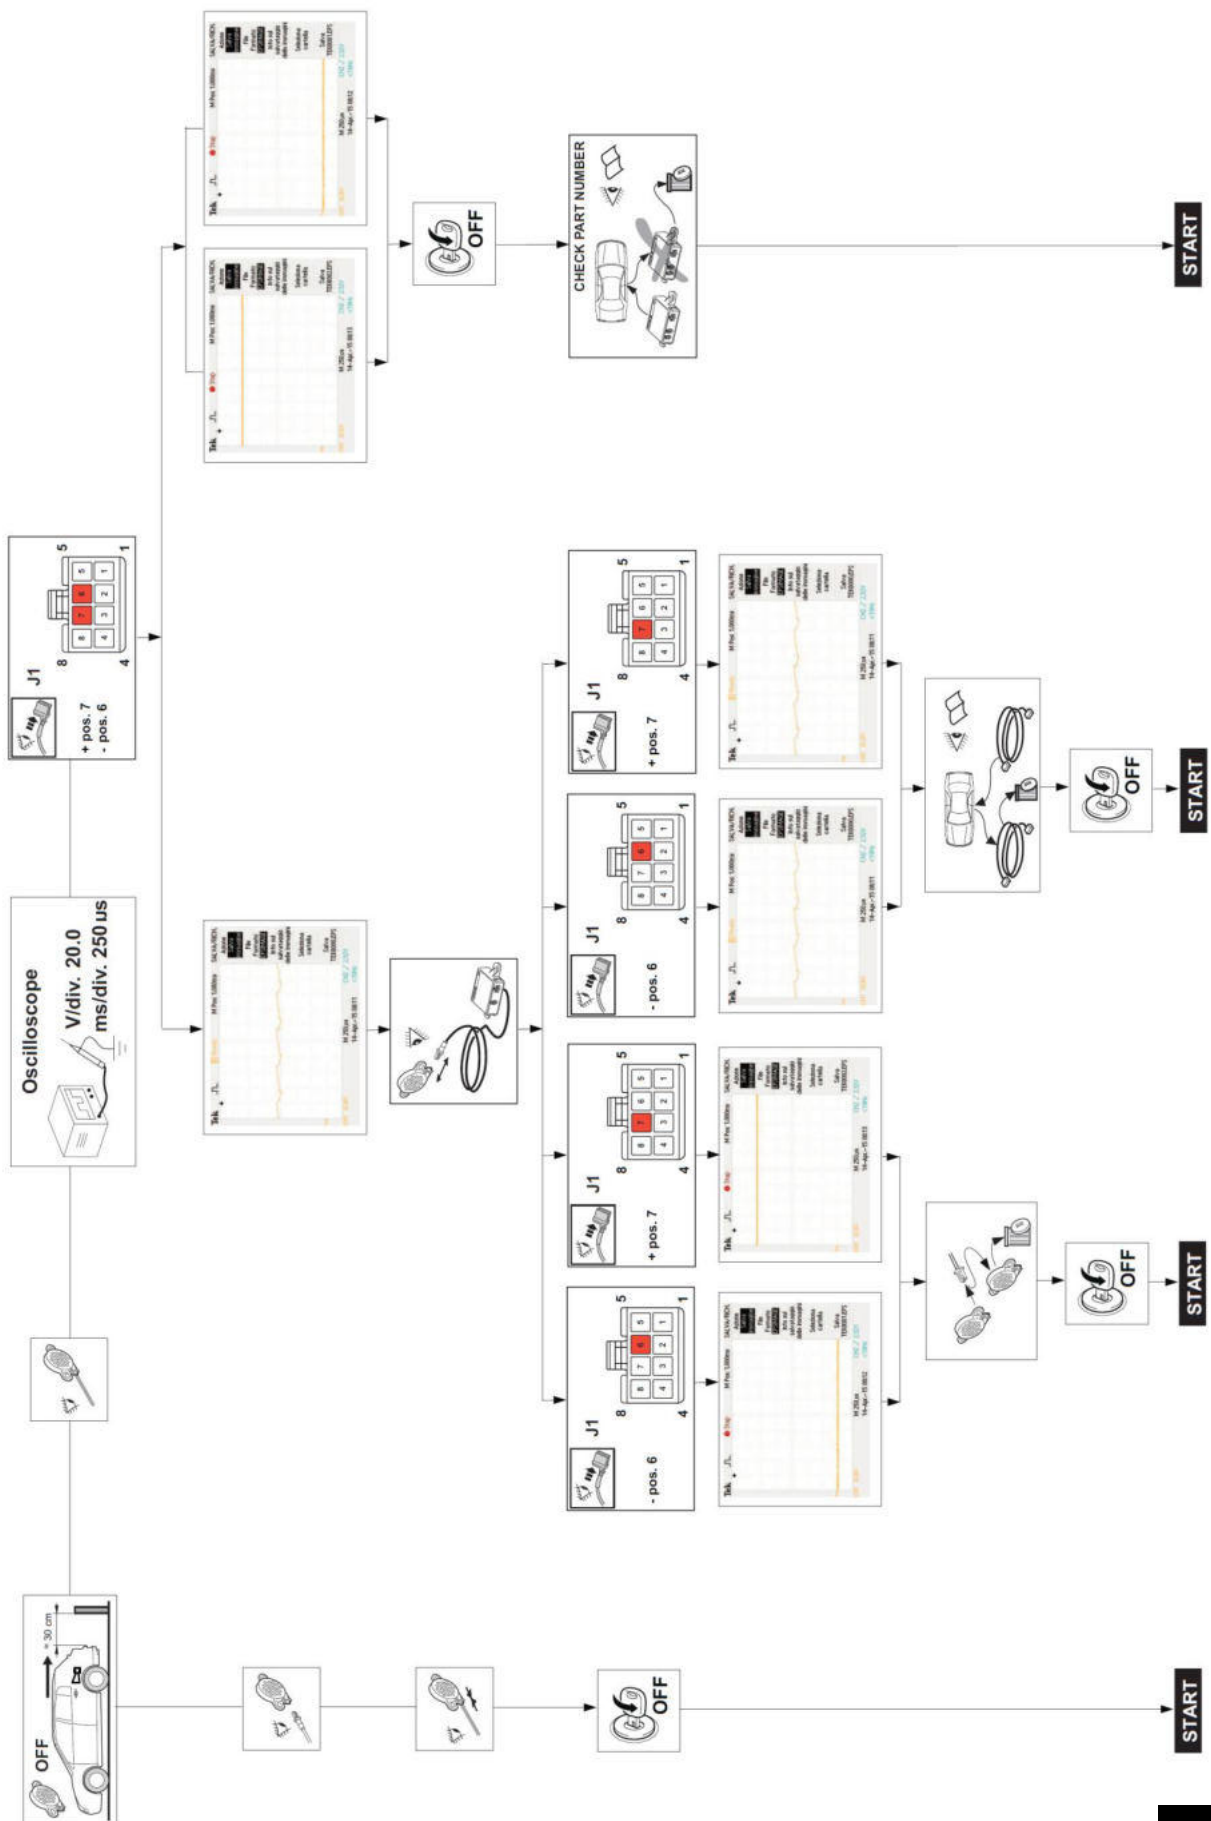

Trouble Shoot Manual

www.mobisparts.eu

99602ADE00 & 99603ADE00/01

99602ADE00

P 2 - 8 / 14

99603ADE00/01

P 9 - 14 / 14

Based on 06DEXXXXA-06/15

KEY LEGEND

+15	IGN.	IG
+R	REV.	B/UP
+30	BAT.	+12V
GND	GROUND	0V
-		AND
/		OR
∞	INFINITE	∞

KEY LEGEND

	IGN.	IG
+15	+R	B/UP
+30	BAT.	+12V
GND	GROUND	0V
-		AND
/		OR

Beep X1
Beep X11
Beep X11/X2/X3/X4/X5/X6