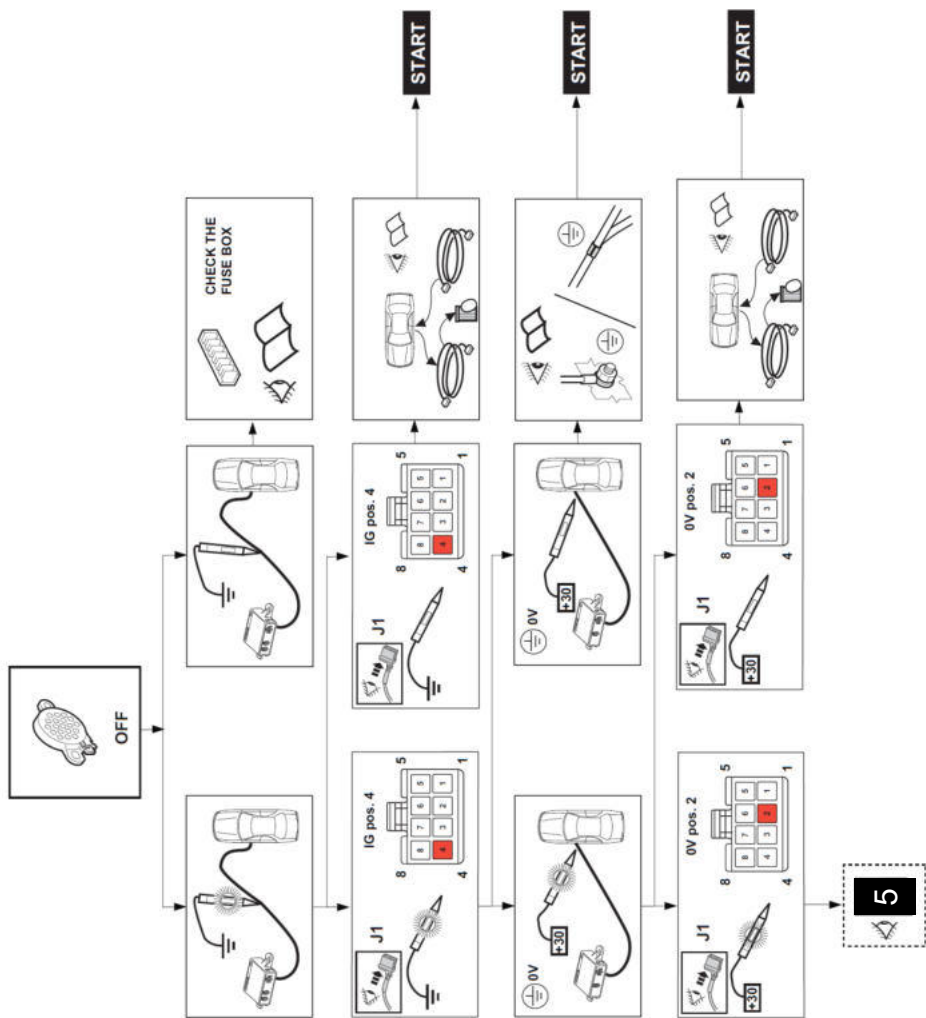

Trouble Shoot Manual

www.mobisparts.eu

99602ADE00 & 99603ADE00/01

99602ADE00

P 2 - 8 / 14

99603ADE00/01

P 9 - 14 / 14

Based on 06DEXXXXA-06/15

KEY LEGEND

+15	IGN.	IG
+R	REV.	B/UP
+30	BAT.	+12V
GND	GROUND	0V
-		AND
/		OR
∞	INFINITE	∞

KEY LEGEND

	IGN.	IG
+15	+R	B/UP
+30	BAT.	+12V
GND	GROUND	0V
-		AND
/		OR

Beep X1
Beep X11
Beep X11/X2/X3/X4/X5/X6