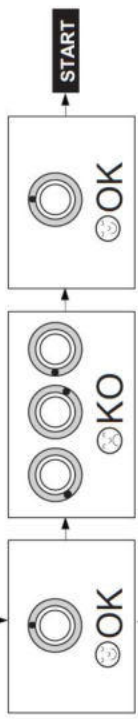

Trouble Shoot Manual

www.mobisparts.eu

99602ADE00 & 99603ADE00/01

99602ADE00

P 2 - 8 / 14

99603ADE00/01

P 9 - 14 / 14

Based on 06DEXXXXA-06/15

KEY LEGEND

+15	IGN.	IG
+R	REV.	B/UP
+30	BAT.	+12V
GND	GROUND	0V
-		AND
/		OR
∞	INFINITE	∞

KEY LEGEND

	IGN.	IG
+15	+R	B/UP
+30	BAT.	+12V
GND	GROUND	0V
-		AND
/		OR

Beep X1
Beep X11
Beep X11/X2/X3/X4/X5/X6