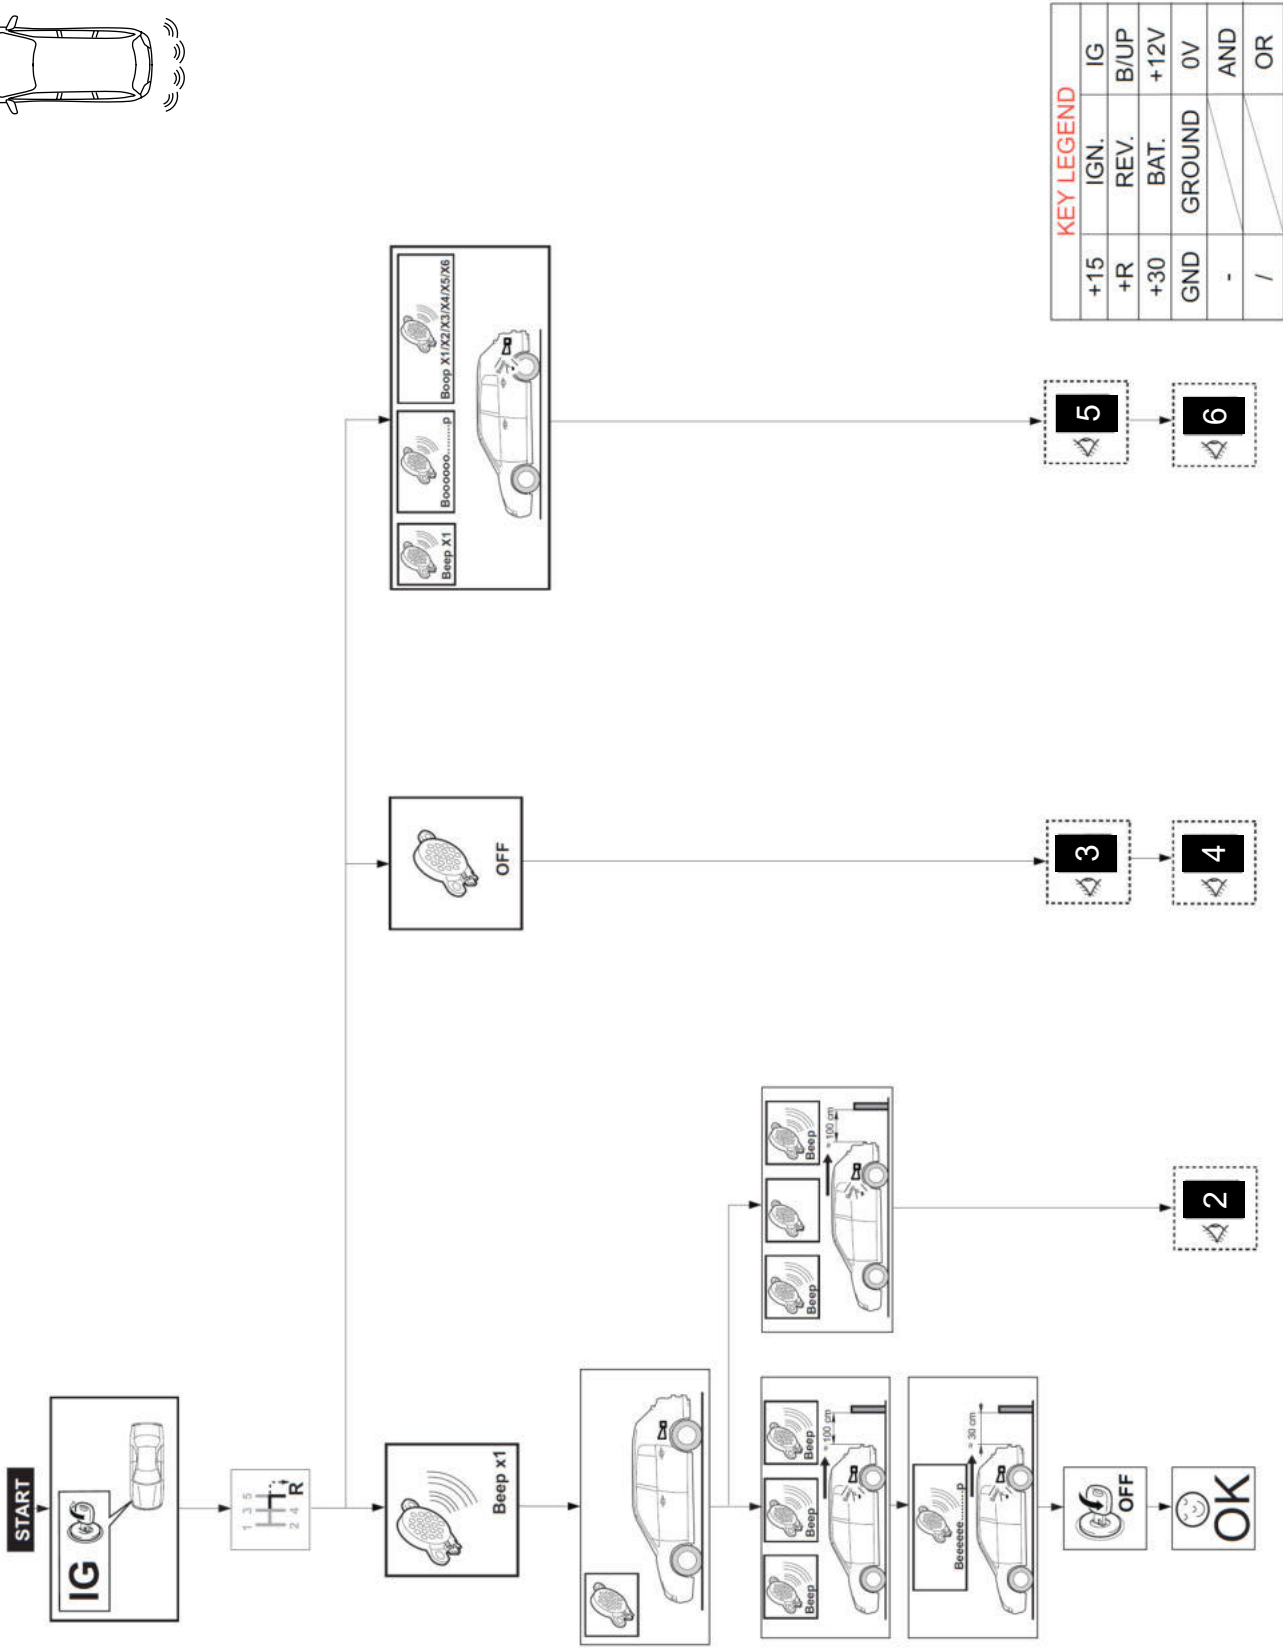

Trouble Shoot Manual

www.mobisparts.eu

99602ADE00 & 99603ADE00/01

99602ADE00

P 2 - 8 / 14

99603ADE00/01

P 9 - 14 / 14

Based on 06DEXXXXA-06/15

KEY LEGEND

+15	IGN.	IG
+R	REV.	B/UP
+30	BAT.	+12V
GND	GROUND	0V
-		AND
/		OR
∞	INFINITE	∞

KEY LEGEND

	IGN.	IG
+15	+R	B/UP
+30	BAT.	+12V
GND	GROUND	0V
-		AND
/		OR

Beep X1
Beep X11
Beep X11/X2/X3/X4/X5/X6