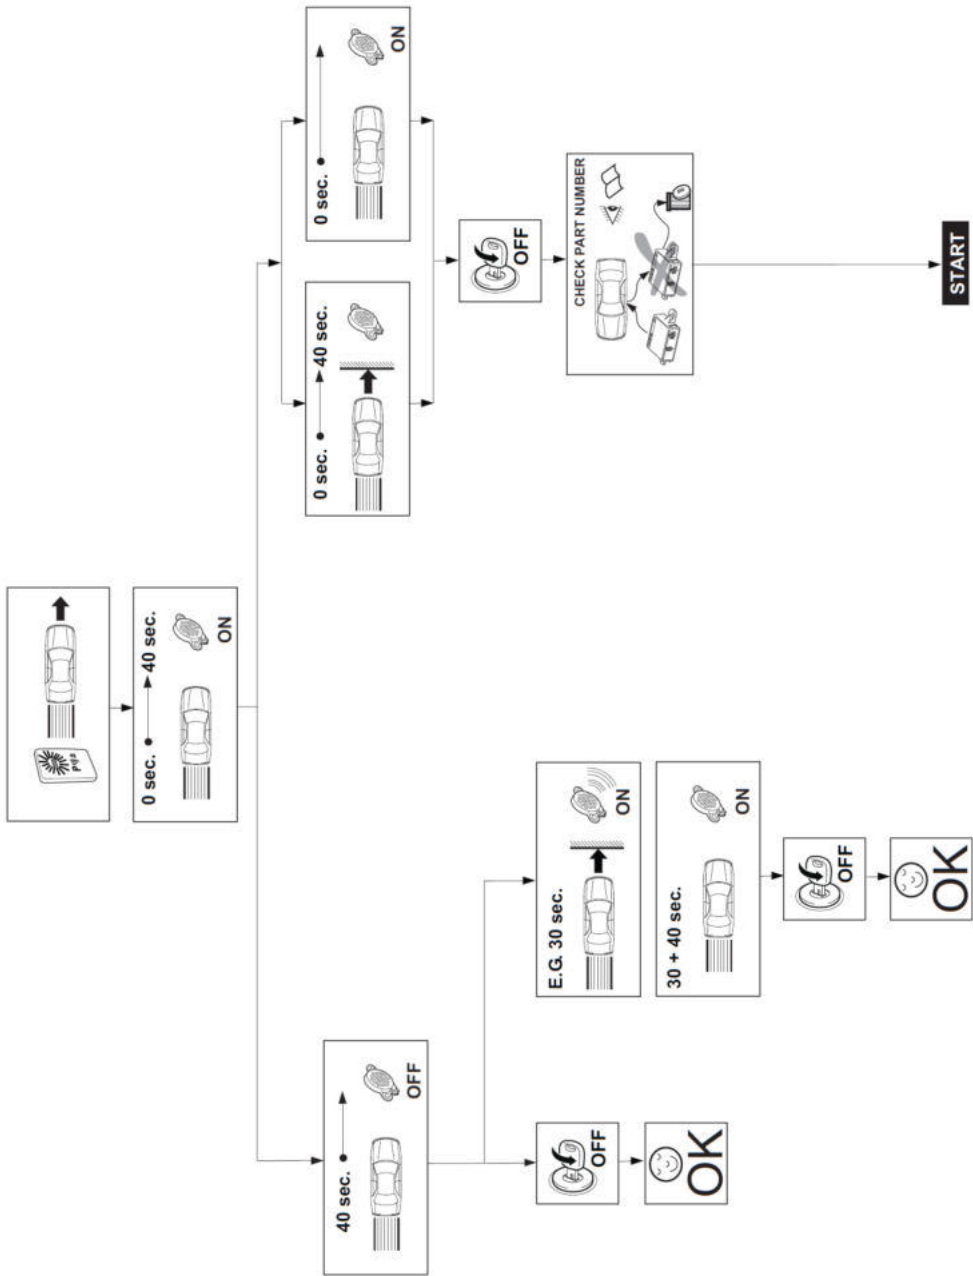

Trouble Shoot Manual

www.mobisparts.eu

99602ADE00 & 99603ADE00/01

99602ADE00

P 2 - 8 / 14

99603ADE00/01

P 9 - 14 / 14

Based on 06DEXXXXA-06/15

KEY LEGEND

+15	IGN.	IG
+R	REV.	B/UP
+30	BAT.	+12V
GND	GROUND	0V
-		AND
/		OR
∞	INFINITE	∞

KEY LEGEND

	IGN.	IG
+15	+R	B/UP
+30	BAT.	+12V
GND	GROUND	0V
-		AND
/		OR

Beep X1
Beep X11
Beep X11/X2/X3/X4/X5/X6