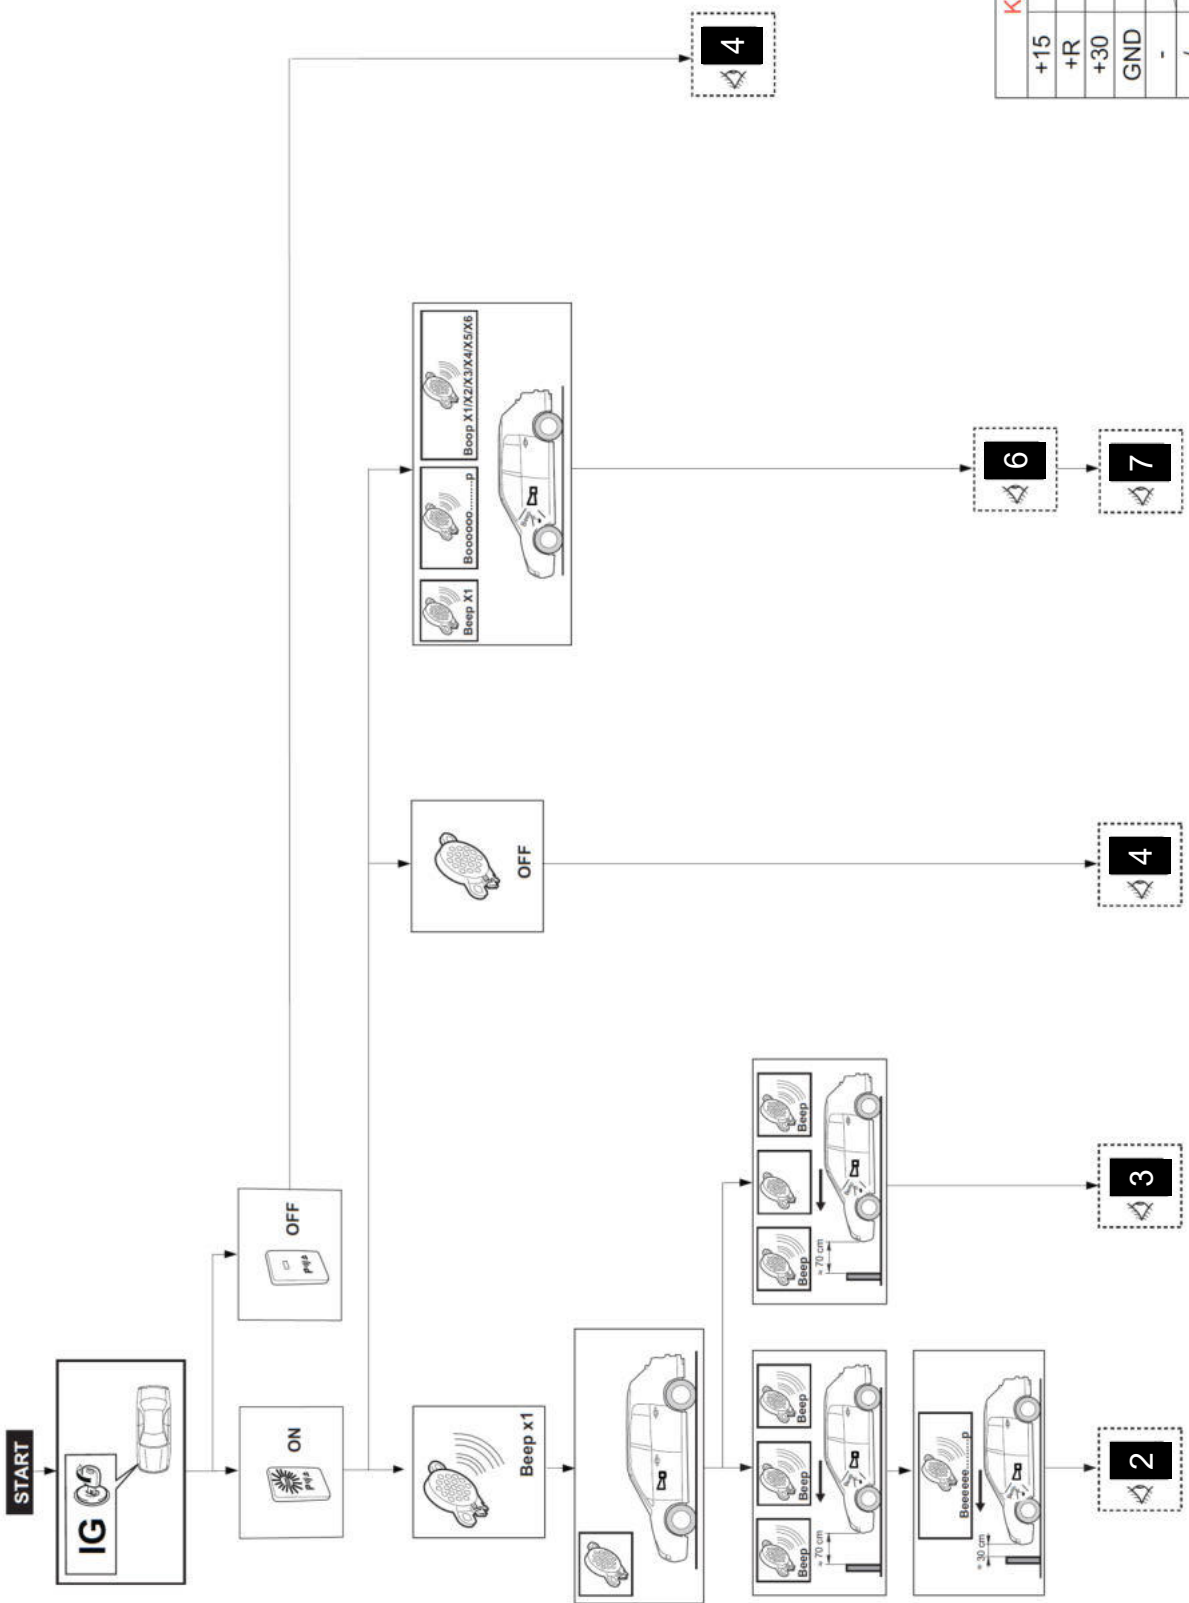

Trouble Shoot Manual

www.mobisparts.eu

99602ADE00 & 99603ADE00/01

99602ADE00

P 2 - 8 / 14

99603ADE00/01

P 9 - 14 / 14

Based on 06DEXXXXA-06/15

KEY LEGEND

+15	IGN.	IG
+R	REV.	B/UP
+30	BAT.	+12V
GND	GROUND	0V
-		AND
/		OR
∞	INFINITE	∞

KEY LEGEND

	IGN.	IG
+15	+R	B/UP
+30	BAT.	+12V
GND	GROUND	0V
-		AND
/		OR

Beep X1
Beep X11
Beep X11/X2/X3/X4/X5/X6