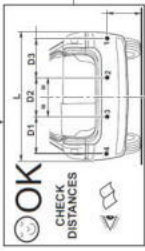

KEY LEGEND

+15	IGN.	IG
+R	REV.	B/UP
+30	BAT.	+12V
GND	GROUND	0V
-		AND
/		OR
∞	INFINITE	∞

KEY LEGEND

	IGN.	IG
+15	+R	B/UP
+30	BAT.	+12V
GND	GROUND	0V
-		AND
/		OR

Beep X1
Beep X11
Beep X11/X2/X3/X4/X5/X6