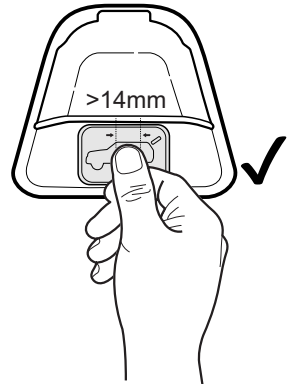

Compatibility:

Border Control:

Gloves

General Operation

Compatibility:

Ice & Snow:

Rain & Wet:

General Operation