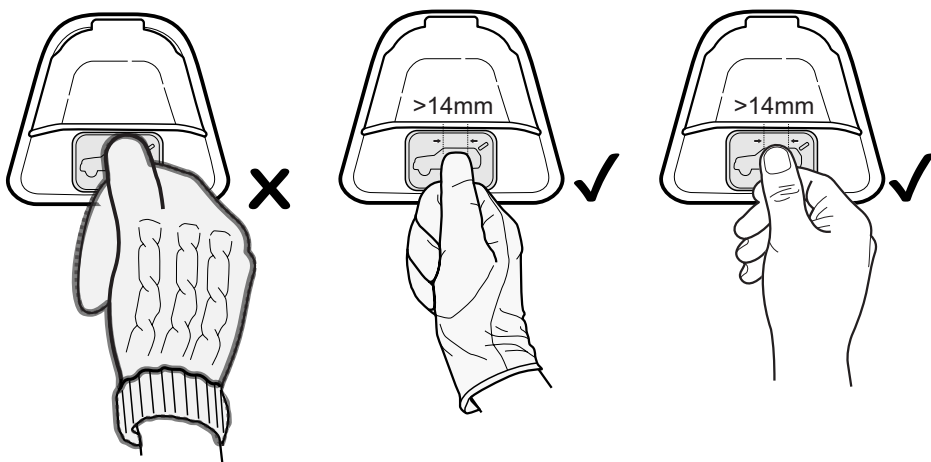

General Operation

Compatibility:

Border Control:

Gloves