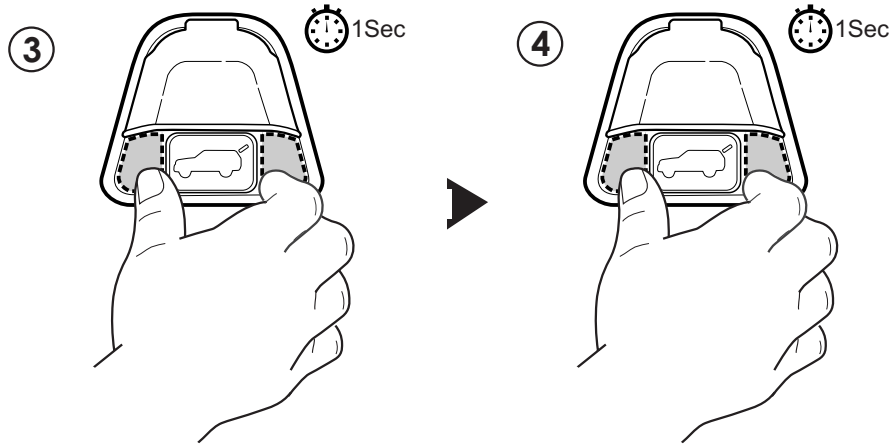

General Operation

External Manual Release:

Internal Manual Release:

General Operation

Capacitive Touch Pad Override: Disable

General Operation

Capacitive Touch Pad Override: Enable

General Operation

Compatibility:

Border Control:

Gloves

General Operation

Compatibility:

Ice & Snow:

Rain & Wet:

General Operation