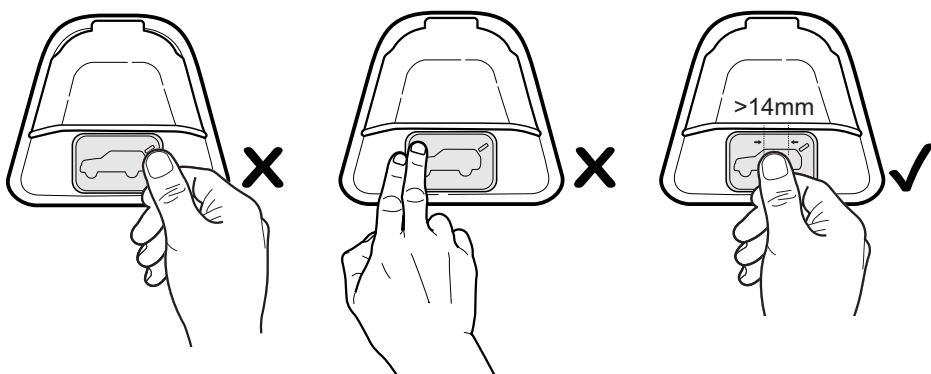

General Operation

Compatibility:

Border Control: