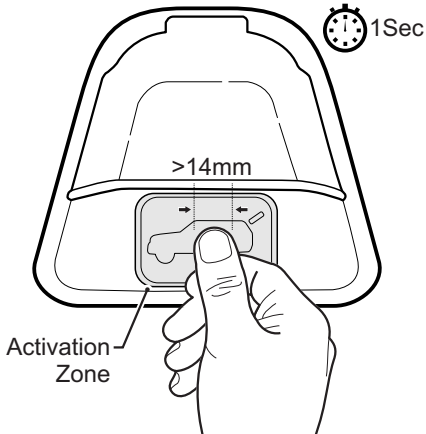

General Operation

Quick Guide: Unlock & Open

1

2

3

4