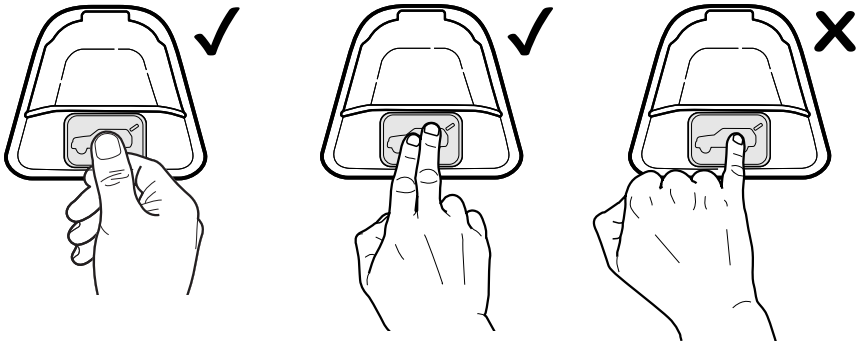

Capacitive Touch Pad

Owner's Manual

General Operation

Initial Power up delay: 10 seconds

Preferred Activation Method:

General Operation

Touch Pad Active / Inactive Table

<i>Rear Window Status</i>	<i>Vehicle Lock Status</i>	<i>Touch Pad Status</i>
		
		
		
		