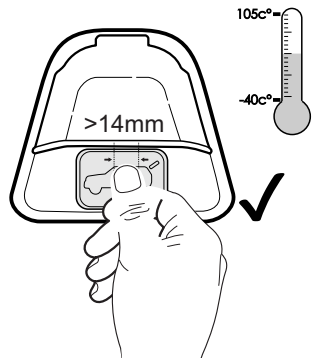

Cold &

Immunity: The Capacitive Touch Pad has been configured to ignore un-intended triggers when exposed to the following conditions: Carwash, Direct Hose, Dripping Water, Wind, Dust, etc. however the immunity of the Touch Pad cannot be guaranteed in all user cases.

If the user wants to ensure the Capacitive Touch Pad remains inactive in all conditions then the user may lock the base program vehicle &/or deactivate the Capacitive Touch Pad by following the "disable function" instruction in this booklet.