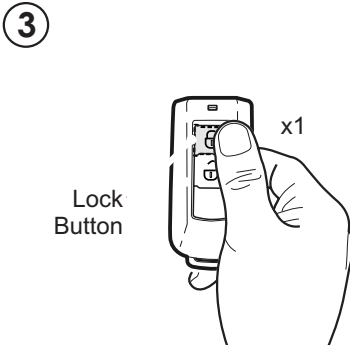

General Operation

External Manual Release:

Internal Manual Release:

General Operation

Capacitive Touch Pad Override: Disable

General Operation

Capacitive Touch Pad Override: Enable

General Operation