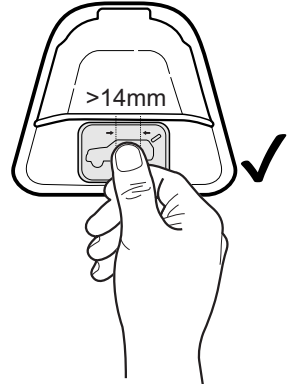

Compatibility:

Border Control:

Gloves

General Operation

Compatibility:

Ice & Snow:

Rain & Wet:

General Operation