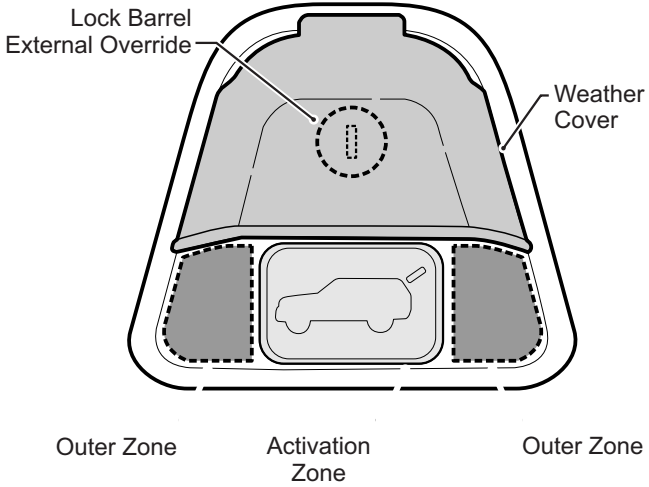

Capacitive Touch Pad

Owner's Manual

General Operation

Initial Power up delay: 10 seconds

Preferred Activation Method:

General Operation

Touch Pad Active / Inactive Table

<i>Rear Window Status</i>	<i>Vehicle Lock Status</i>	<i>Touch Pad Status</i>
		
		
		
		