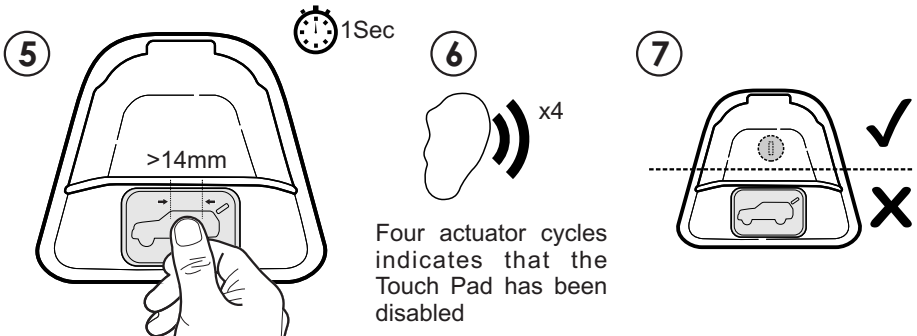

General Operation

External Manual Release:

Internal Manual Release:

General Operation

Capacitive Touch Pad Override: Disable

General Operation

Capacitive Touch Pad Override: Enable

General Operation