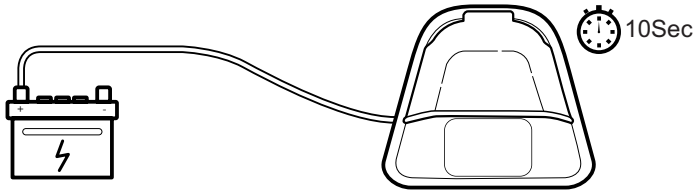

Capacitive Touch Pad

Owner's Manual

General Operation

Initial Power up delay: 10 seconds

Preferred Activation Method:

General Operation

Touch Pad Active / Inactive Table

<i>Rear Window Status</i>	<i>Vehicle Lock Status</i>	<i>Touch Pad Status</i>
		
		
		
		