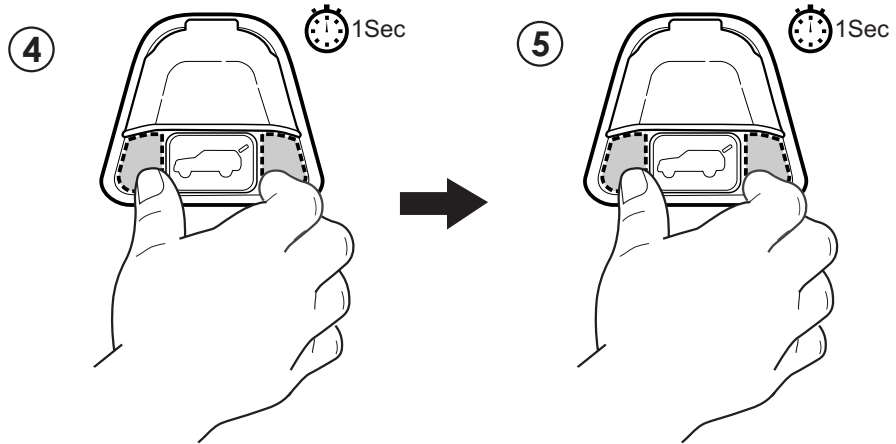

General Operation

External Manual Release:

Internal Manual Release:

General Operation

Capacitive Touch Pad Override: Disable

General Operation

Capacitive Touch Pad Override: Enable

General Operation

Compatibility:

Border Control:

Gloves

General Operation

Compatibility:

Ice & Snow:

Rain & Wet:

General Operation