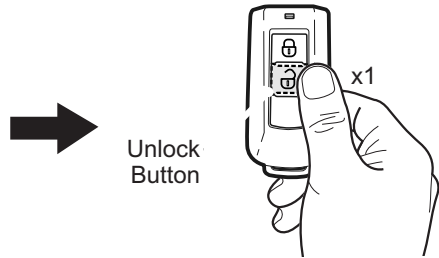

General Operation

Quick Guide: Unlock & Open

1

2

3

4