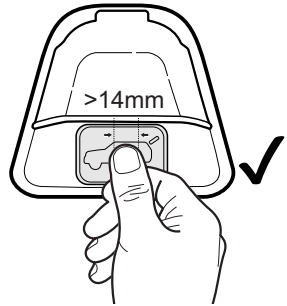

General Operation

Compatibility:

Dirt: