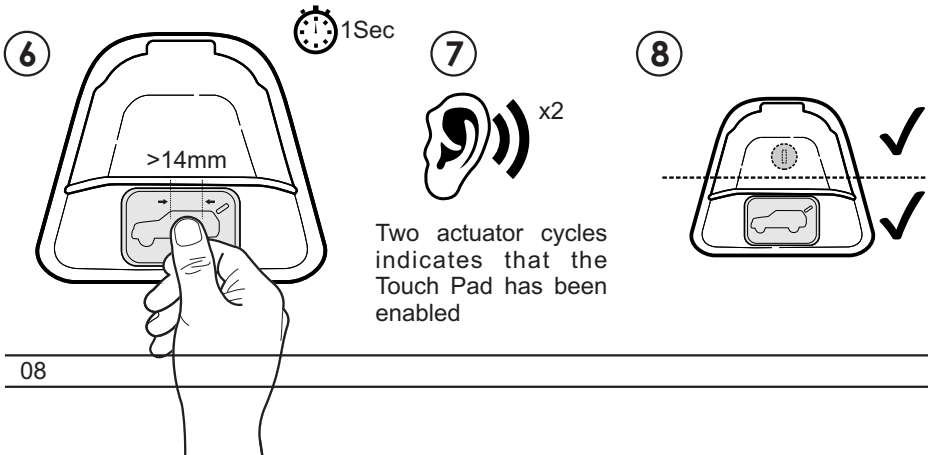

General Operation

External Manual Release:

Internal Manual Release:

General Operation

Capacitive Touch Pad Override: Disable

General Operation

Capacitive Touch Pad Override: Enable

General Operation