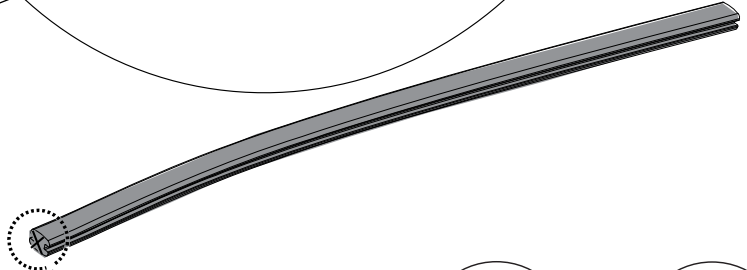

Get Started with Your Tessera Bar+

If you haven't started using it yet, here are a few essential things to know:

- **First Telescopic Crossbars with Modular Design (2-in-1) Globally** – Your **Tessera Bar+** is the **first telescopic crossbar** worldwide that can easily transform from a **crossbar** to **sidebars**, adapting to your needs without requiring additional tools.
- **Telescopic Functionality** – Adjustable length for a universal fit, making installation seamless across different vehicle models.
- **Heavy-Duty Performance** – Made with premium materials to withstand extreme conditions and heavy loads.
- **Easy Installation** – Designed for a quick and hassle-free setup, with all necessary components included.

CAUTION

6

CAUTION

7

Bar 001 Wild max +30 cm / 11.8 inch

Bar 001 max +40 cm / 15.8 inch

Bar 002 max +50 cm / 19.7 inch

7.1