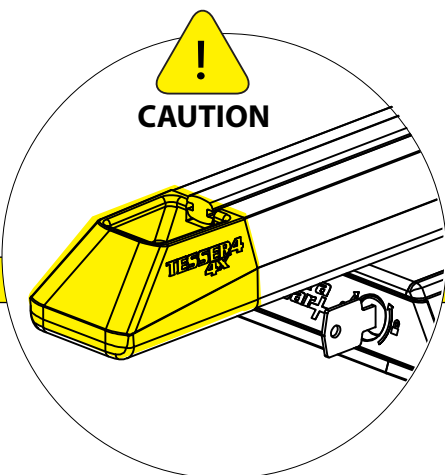

Tessera Bar+

2 in 1

Cross Bars to Side Bars
Owner's Manual

Installation Date:

/ /

Activate your
WARRANTY

CAUTION: !!! Keep it in safe place (glove box)

SERIAL NUMBER: Tessera Bar+

! KEEP IN SAFE PLACE

CAUTION

10

11

LIGHT WEIGHT

13

14

 **CAUTION**  **Lock Before Driving** 