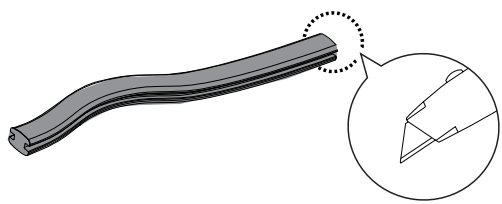

Get Started with Your Tessera Bar+

If you haven't started using it yet, here are a few essential things to know:

- **First Telescopic Crossbars with Modular Design (2-in-1) Globally** – Your **Tessera Bar+** is the **first telescopic crossbar** worldwide that can easily transform from a **crossbar** to **sidebars**, adapting to your needs without requiring additional tools.
- **Telescopic Functionality** – Adjustable length for a universal fit, making installation seamless across different vehicle models.
- **Heavy-Duty Performance** – Made with premium materials to withstand extreme conditions and heavy loads.
- **Easy Installation** – Designed for a quick and hassle-free setup, with all necessary components included.

CAUTION

6

CAUTION

7

Bar 001 Wild max +30 cm / 11.8 inch

Bar 001 max +40 cm / 15.8 inch

Bar 002 max +50 cm / 19.7 inch

7.1