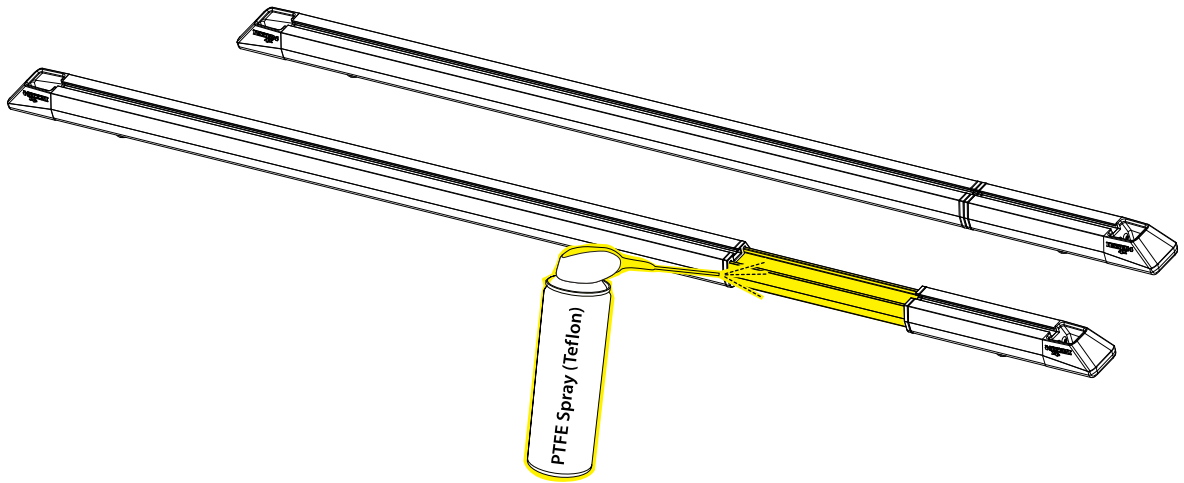

17

Every 6 Months