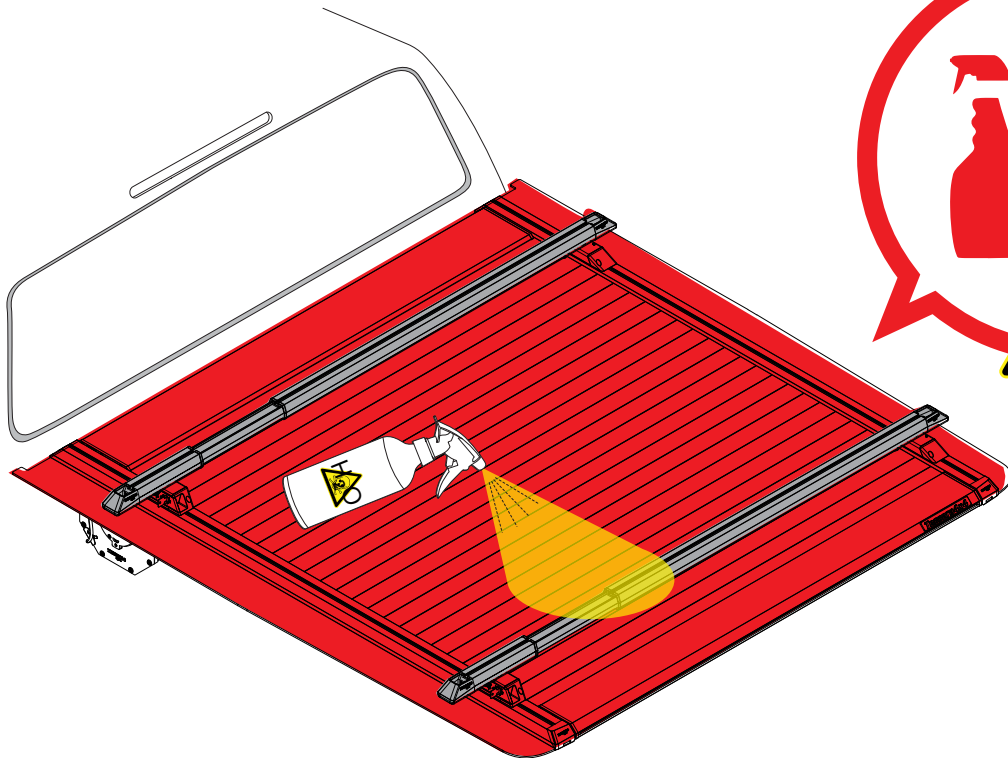

CAUTION

No Acid Liquids