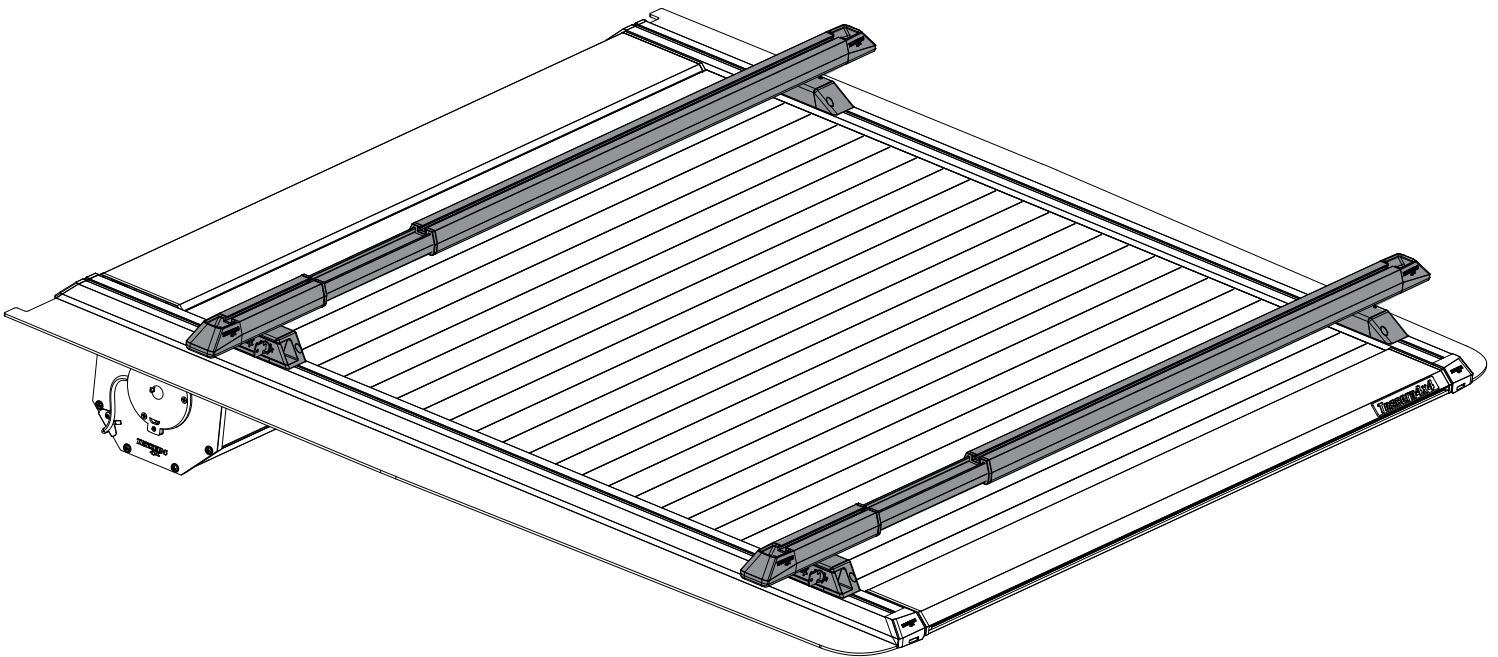

Tessera Bar+

2 in 1

Cross Bars to Side Bars
Owner's Manual

Installation Date:

/ /

Activate your
WARRANTY

CAUTION: !!! Keep it in safe place (glove box)

SERIAL NUMBER: Tessera Bar+

SERIAL NUMBER
Tessera Bar+

Dear Customer,

Thank you for choosing **Tessera Bar+**!

We are delighted to welcome you to the **Tessera4x4 accessories family** and appreciate your trust in our premium 4x4 solutions. Your **Tessera Bar+** is designed to provide unparalleled versatility, durability, and functionality for your adventures.

Get Started with Your Tessera Bar+

If you haven't started using it yet, here are a few essential things to know:

- **First Telescopic Crossbars with Modular Design (2-in-1) Globally** – Your **Tessera Bar+** is the **first telescopic crossbar** worldwide that can easily transform from a **crossbar** to **sidebars**, adapting to your needs without requiring additional tools.
- **Telescopic Functionality** – Adjustable length for a universal fit, making installation seamless across different vehicle models.
- **Heavy-Duty Performance** – Made with premium materials to withstand extreme conditions and heavy loads.
- **Easy Installation** – Designed for a quick and hassle-free setup, with all necessary components included.